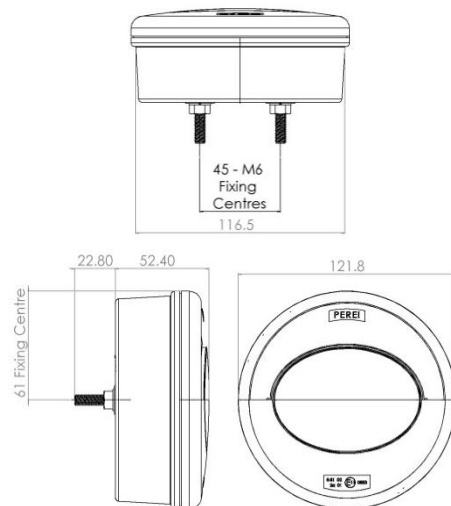

Drawing

www.perei.co.uk | sales@perei.co.uk | +44 (0) 1842 812290

Perei Group Limited | Keystone Innovation Centre | Thetford | Norfolk | IP24 1JD | United Kingdom

Specifications herein are subject to change without notice

PEREI