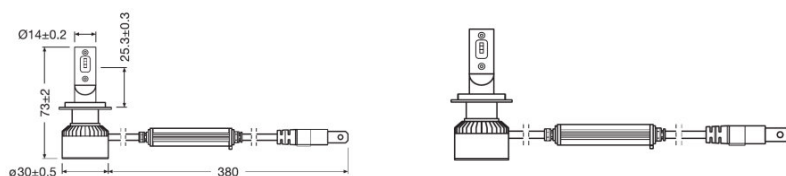

Dimensions & weight

Length	73.0 mm
Diameter	14.0 mm
Product weight	80.00 g

Lifespan

Lifespan B3	750 h
Lifespan Tc	2000 h
Guarantee	3 years

Product datasheet

Additional product data

Base (standard designation)	PX26d
-----------------------------	-------