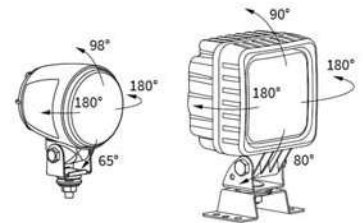

## TECHNICAL DATA / FEATURES

- dimensions: 100x100x76,  $\phi$ 84x106
- maximum power: 16W, 12W, 9W, 5W
- nominal voltage: 12V-24V DC, 12V-48V DC
- permissible power supply voltage: 10,5V-30V DC, 10,5V-60V DC
- source of light: 6 x LED, 3 x LED, 1 x LED
- colour of light: dark blue
- IP rating: IP67, IP69K, IP66
- work temperature: -40°C - +80°C
- housing's material: aluminium/plastic
- lens' material: plastic, glass
- built-in connectors: AMP Faston 250, Deutsch DT, AMP Superseal 1,5
- other: protection:
  - against overheating
  - against reverse polarisation
 bracket made of Inox steel

Correct polarity required.

Mounting: as a freestanding on body panels. CUC1 can be installed in an upright or upside down position while CUK1 in any position.

It is possible to install needed connectors for a version with cable (on request).

## DIMENSIONS

Cat. number	Shape		Light function	road signalling	warning	security improvement	Rated power	Type	IP rating	Accessories	Connectors
	square	round									
<b>CUK1.48800</b>	✓				✓	✓	16W	6 x LED	IP67	LED module 12V-24V	
<b>CUK1.48806</b>	✓				✓	✓	12W	3 x LED	IP69K	LED module 12V-48V	
CUK1.48807	✓				✓	✓	9W	1 x LED	IP66	cable 0,15 m	
<b>CUK1.48808</b>	✓				✓	✓				cable 0,5 m	
<b>CUK1.48840</b>	✓				✓	✓				cable 8 m	
<b>CUK1.48846</b>	✓				✓	✓				cable 10 m	
CUK1.48847	✓				✓	✓				omega bracket	
CUK1.48848	✓				✓	✓					
<b>CUC1.48601</b>		✓			✓	✓					
CUC1.48602		✓			✓	✓					
<b>CUC1.48603</b>		✓			✓	✓					
CUC1.48604		✓			✓	✓					
<b>CUC1.48641</b>		✓			✓	✓					
CUC1.48642		✓			✓	✓					
<b>CUC1.48643</b>		✓			✓	✓					
CUC1.48644		✓			✓	✓					
											AMP Faston 250
											AMP Superseal 1,5
											Deutsch DT
											Cap / Pin