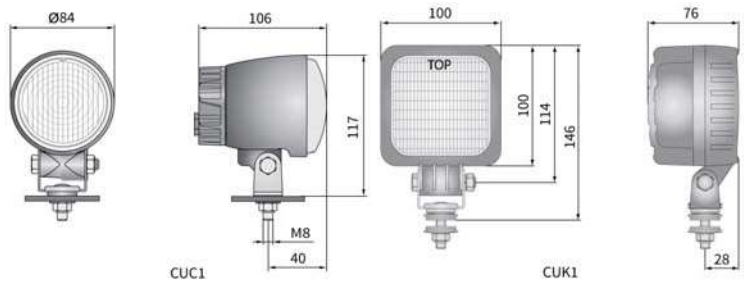

## TECHNICAL DATA / FEATURES

- dimensions: 100x100x76,  $\phi$ 84x106
- maximum power: 16W, 12W, 9W, 5W
- nominal voltage: 12V-24V DC, 12V-48V DC
- permissible power supply voltage: 10,5V-30V DC, 10,5V-60V DC
- source of light: 6 x LED, 3 x LED, 1 x LED
- colour of light: dark blue
- IP rating: IP67, IP69K, IP66
- work temperature: -40°C - +80°C
- housing's material: aluminium/plastic
- lens' material: plastic, glass
- built-in connectors: AMP Faston 250, Deutsch DT, AMP Superseal 1,5
- other: protection:
  - against overheating
  - against reverse polarisation
 bracket made of Inox steel

Correct polarity required.

Mounting: as a freestanding on body panels. CUC1 can be installed in an upright or upside down position while CUK1 in any position.

It is possible to install needed connectors for a version with cable (on request).

Useful parts while installing:

- AMP Faston 250 plug 2-pin - cat. No. A.07138
- AMP Superseal 1,5 plug 2-pin - cat. No. A.07137
- deutsch plug DT06-2S 2-pin - cat. No. A.07135

## DIMENSIONS

Cat. number	Shape		Light function	road signalling	warning	security improvement	Rated power	Type	IP rating	Accessories	Connectors
	square	round									
<b>CUK1.48800</b>	✓				✓	✓	16W	6 x LED	IP67	LED module 12V-24V	
<b>CUK1.48806</b>	✓				✓	✓	12W	3 x LED	IP69K	LED module 12V-48V	
CUK1.48807	✓				✓	✓	9W	1 x LED	IP66	cable 0,15 m	
<b>CUK1.48808</b>	✓				✓	✓				cable 0,5 m	
<b>CUK1.48840</b>	✓				✓	✓				cable 8 m	
<b>CUK1.48846</b>	✓				✓	✓				cable 10 m	
CUK1.48847	✓				✓	✓				omega bracket	
CUK1.48848	✓				✓	✓					
<b>CUC1.48601</b>		✓			✓	✓					
CUC1.48602		✓			✓	✓					
<b>CUC1.48603</b>		✓			✓	✓					
CUC1.48604		✓			✓	✓					
<b>CUC1.48641</b>		✓			✓	✓					
CUC1.48642		✓			✓	✓					
<b>CUC1.48643</b>		✓			✓	✓					
CUC1.48644		✓			✓	✓					
											AMP Faston 250
											AMP Superseal 1,5
											Deutsch DT
											Cap / Pin