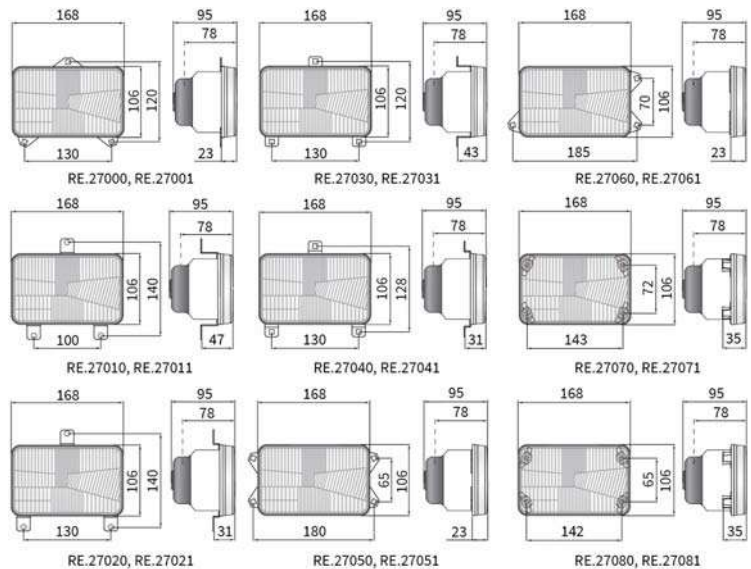

TECHNICAL DATA / FEATURES

- dimensions: 168x106x78
- light function: passing, driving, parking
- lamp function markings: HC/R, A
- traffic: right-hand
- reference mark: 12,5
- source of light: H4, T4W
- maximum power: 75W, 4W
- nominal voltage: 12V-24V DC
- optics: standard
- IP rating: IP54
- housing's material: metal
- lens' material: glass
- built-in connectors: -

DIMENSIONS

Cat. number	Hella Catal. No.	Cobo Catal. No.	Homologation code	Light function			Accessories	bulb H4 24V	bulb H4 12V	bulb T4W	bulb gasket	Application	dedicated
				passing	driving	parking							
RE.27001		05.371.000	008	✓	✓					✓		A	
RE.27003		05.371.000	008	✓	✓			✓		✓		A	
RE.27000		05.464.000	008	✓	✓	✓				✓		A	
RE.27011	1AB006277067	05.0795.0000	008	✓	✓					✓		B	
RE.27010	1AB003177611	05.0795.0000	008	✓	✓	✓				✓		B	
RE.27021		05.385.000, 500	008	✓	✓					✓		C	
RE.27020		05.575.000	008	✓	✓	✓				✓		C	
RE.27031		05.1092.0000	008	✓	✓					✓		D	
RE.27030	1AB006277127	05.1092.0000	008	✓	✓	✓				✓		D	
RE.27041		05.376.000	008	✓	✓					✓			
RE.27040		05.376.000	008	✓	✓	✓				✓			
RE.27051		05.324.000	008	✓	✓					✓			