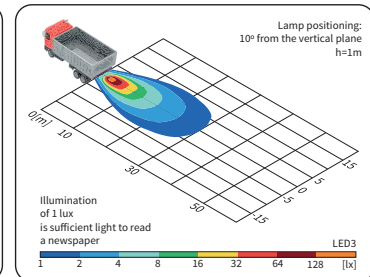

DIMENSIONS

Cat. number	Luminous flux		IP rating	IP66	IP67	IP69K	Accessories				LED module 12V-24V/ handle	cable 0.5m	cable 8 m	switch	cigarette lighter plug	Mounting method	installed vertically up	suspended	side	any	rear	Bracket	M8	omega	neodymium magn.	Connectors	AMP Faston 250	Deutsch DT	AMP SuperSeal 1,5															
	800 lm	500 lm					LED module 12V-24V/ handle	cable 0.5m	cable 8 m	switch																				cigarette lighter plug	Mounting method	installed vertically up	suspended	side	any	rear	Bracket	M8	omega	neodymium magn.	Connectors	AMP Faston 250	Deutsch DT	AMP SuperSeal 1,5
LED3.47700	✓	✓	✓	✓	✓	✓	✓	✓	✓	✓	✓	✓	✓	✓	✓	✓	✓	✓	✓	✓	✓	✓	✓	✓	✓	✓	✓	✓	✓	✓														
LED3.47780	✓	✓	✓	✓	✓	✓	✓	✓	✓	✓	✓	✓	✓	✓	✓	✓	✓	✓	✓	✓	✓	✓	✓	✓	✓	✓	✓	✓	✓	✓														
LED3.47706	✓	✓	✓	✓	✓	✓	✓	✓	✓	✓	✓	✓	✓	✓	✓	✓	✓	✓	✓	✓	✓	✓	✓	✓	✓	✓	✓	✓	✓	✓														
LED3.47707	✓	✓	✓	✓	✓	✓	✓	✓	✓	✓	✓	✓	✓	✓	✓	✓	✓	✓	✓	✓	✓	✓	✓	✓	✓	✓	✓	✓	✓	✓														
LED3.47711	✓	✓	✓	✓	✓	✓	✓	✓	✓	✓	✓	✓	✓	✓	✓	✓	✓	✓	✓	✓	✓	✓	✓	✓	✓	✓	✓	✓	✓	✓														
LED3.47720	✓	✓	✓	✓	✓	✓	✓	✓	✓	✓	✓	✓	✓	✓	✓	✓	✓	✓	✓	✓	✓	✓	✓	✓	✓	✓	✓	✓	✓	✓														
LED3.47782	✓	✓	✓	✓	✓	✓	✓	✓	✓	✓	✓	✓	✓	✓	✓	✓	✓	✓	✓	✓	✓	✓	✓	✓	✓	✓	✓	✓	✓	✓														
LED3.47726	✓	✓	✓	✓	✓	✓	✓	✓	✓	✓	✓	✓	✓	✓	✓	✓	✓	✓	✓	✓	✓	✓	✓	✓	✓	✓	✓	✓	✓	✓														
LED3.47727	✓	✓	✓	✓	✓	✓	✓	✓	✓	✓	✓	✓	✓	✓	✓	✓	✓	✓	✓	✓	✓	✓	✓	✓	✓	✓	✓	✓	✓	✓														
LED3.47728	✓	✓	✓	✓	✓	✓	✓	✓	✓	✓	✓	✓	✓	✓	✓	✓	✓	✓	✓	✓	✓	✓	✓	✓	✓	✓	✓	✓	✓	✓														
LED3.47710	✓	✓	✓	✓	✓	✓	✓	✓	✓	✓	✓	✓	✓	✓	✓	✓	✓	✓	✓	✓	✓	✓	✓	✓	✓	✓	✓	✓	✓	✓														
LED3.47781	✓	✓	✓	✓	✓	✓	✓	✓	✓	✓	✓	✓	✓	✓	✓	✓	✓	✓	✓	✓	✓	✓	✓	✓	✓	✓	✓	✓	✓	✓														

Cat. number	Luminous flux		IP rating	IP66	IP67	IP69K	Accessories				LED module 12V-24V/ handle	cable 0.5m	cable 8 m	switch	cigarette lighter plug	Mounting method	installed vertically up	suspended	side	any	rear	Bracket	M8	omega	neodymium magn.	Connectors	AMP Faston 250	Deutsch DT	AMP SuperSeal 1,5															
	800 lm	500 lm					LED module 12V-24V/ handle	cable 0.5m	cable 8 m	switch																				cigarette lighter plug	Mounting method	installed vertically up	suspended	side	any	rear	Bracket	M8	omega	neodymium magn.	Connectors	AMP Faston 250	Deutsch DT	AMP SuperSeal 1,5
LED3.47716	✓	✓	✓	✓	✓	✓	✓	✓	✓	✓	✓	✓	✓	✓	✓	✓	✓	✓	✓	✓	✓	✓	✓	✓	✓	✓	✓	✓	✓	✓														
LED3.47717	✓	✓	✓	✓	✓	✓	✓	✓	✓	✓	✓	✓	✓	✓	✓	✓	✓	✓	✓	✓	✓	✓	✓	✓	✓	✓	✓	✓	✓	✓	✓													
LED3.47718	✓	✓	✓	✓	✓	✓	✓	✓	✓	✓	✓	✓	✓	✓	✓	✓	✓	✓	✓	✓	✓	✓	✓	✓	✓	✓	✓	✓	✓	✓	✓													
LED3.47730	✓	✓	✓	✓	✓	✓	✓	✓	✓	✓	✓	✓	✓	✓	✓	✓	✓	✓	✓	✓	✓	✓	✓	✓	✓	✓	✓	✓	✓	✓	✓													
LED3.47783	✓	✓	✓	✓	✓	✓	✓	✓	✓	✓	✓	✓	✓	✓	✓	✓	✓	✓	✓	✓	✓	✓	✓	✓	✓	✓	✓	✓	✓	✓	✓													
LED3.47783	✓	✓	✓	✓	✓	✓	✓	✓	✓	✓	✓	✓	✓	✓	✓	✓	✓	✓	✓	✓	✓	✓	✓	✓	✓	✓	✓	✓	✓	✓	✓													
LED3.47736	✓	✓	✓	✓	✓	✓	✓	✓	✓	✓	✓	✓	✓	✓	✓	✓	✓	✓	✓	✓	✓	✓	✓	✓	✓	✓	✓	✓	✓	✓	✓													
LED3.47737	✓	✓	✓	✓	✓	✓	✓	✓	✓	✓	✓	✓	✓	✓	✓	✓	✓	✓	✓	✓	✓	✓	✓	✓	✓	✓	✓	✓	✓	✓	✓													
LED3.47738	✓	✓	✓	✓	✓	✓	✓	✓	✓	✓	✓	✓	✓	✓	✓	✓	✓	✓	✓	✓	✓	✓	✓	✓	✓	✓	✓	✓	✓	✓	✓													
LED3.47795	✓	✓	✓	✓	✓	✓	✓	✓	✓	✓	✓	✓	✓	✓	✓	✓	✓	✓	✓	✓	✓	✓	✓	✓	✓	✓	✓	✓	✓	✓	✓													
LED3.47798	✓	✓	✓	✓	✓	✓	✓	✓	✓	✓	✓	✓	✓	✓	✓	✓	✓	✓	✓	✓	✓	✓	✓	✓	✓	✓	✓	✓	✓	✓	✓													
LED3.47796	✓	✓	✓	✓	✓	✓	✓	✓	✓	✓	✓	✓	✓	✓	✓	✓	✓	✓	✓	✓	✓	✓	✓	✓	✓	✓	✓	✓	✓	✓	✓													
LED3.47704	✓	✓	✓	✓	✓	✓	✓	✓	✓	✓	✓	✓	✓	✓	✓	✓	✓	✓	✓	✓	✓	✓	✓	✓	✓	✓	✓	✓	✓	✓	✓													
LED3.47705	✓	✓	✓	✓	✓	✓	✓	✓	✓	✓	✓	✓	✓	✓	✓	✓	✓	✓	✓	✓	✓	✓	✓	✓	✓	✓	✓	✓	✓	✓	✓