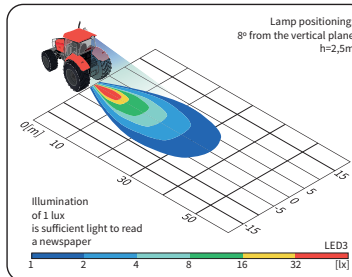

DIMENSIONS

Cat. number	Luminous flux		IP rating	IP66	IP67	IP69K	Accessories				LED module 12V-24V/ handle	cable 0.5m	cable 8 m	switch	cigarette lighter plug	Mounting method	installed vertically up	suspended	side	any	rear	Bracket	M8	omega	neodymium magn.	Connectors	AMP Faston 250	Deutsch DT	AMP SuperSeal 1,5															
	800 lm	500 lm					LED module 12V-24V/ handle	cable 0.5m	cable 8 m	switch																				cigarette lighter plug	Mounting method	installed vertically up	suspended	side	any	rear	Bracket	M8	omega	neodymium magn.	Connectors	AMP Faston 250	Deutsch DT	AMP SuperSeal 1,5
LED3.47700	✓	✓	✓	✓	✓	✓	✓	✓	✓	✓	✓	✓	✓	✓	✓	✓	✓	✓	✓	✓	✓	✓	✓	✓	✓	✓	✓	✓	✓	✓														
LED3.47780	✓	✓	✓	✓	✓	✓	✓	✓	✓	✓	✓	✓	✓	✓	✓	✓	✓	✓	✓	✓	✓	✓	✓	✓	✓	✓	✓	✓	✓	✓														
LED3.47706	✓	✓	✓	✓	✓	✓	✓	✓	✓	✓	✓	✓	✓	✓	✓	✓	✓	✓	✓	✓	✓	✓	✓	✓	✓	✓	✓	✓	✓	✓														
LED3.47707	✓	✓	✓	✓	✓	✓	✓	✓	✓	✓	✓	✓	✓	✓	✓	✓	✓	✓	✓	✓	✓	✓	✓	✓	✓	✓	✓	✓	✓	✓														
LED3.47711	✓	✓	✓	✓	✓	✓	✓	✓	✓	✓	✓	✓	✓	✓	✓	✓	✓	✓	✓	✓	✓	✓	✓	✓	✓	✓	✓	✓	✓	✓														
LED3.47720	✓	✓	✓	✓	✓	✓	✓	✓	✓	✓	✓	✓	✓	✓	✓	✓	✓	✓	✓	✓	✓	✓	✓	✓	✓	✓	✓	✓	✓	✓														
LED3.47782	✓	✓	✓	✓	✓	✓	✓	✓	✓	✓	✓	✓	✓	✓	✓	✓	✓	✓	✓	✓	✓	✓	✓	✓	✓	✓	✓	✓	✓	✓														
LED3.47726	✓	✓	✓	✓	✓	✓	✓	✓	✓	✓	✓	✓	✓	✓	✓	✓	✓	✓	✓	✓	✓	✓	✓	✓	✓	✓	✓	✓	✓	✓														
LED3.47727	✓	✓	✓	✓	✓	✓	✓	✓	✓	✓	✓	✓	✓	✓	✓	✓	✓	✓	✓	✓	✓	✓	✓	✓	✓	✓	✓	✓	✓	✓														
LED3.47728	✓	✓	✓	✓	✓	✓	✓	✓	✓	✓	✓	✓	✓	✓	✓	✓	✓	✓	✓	✓	✓	✓	✓	✓	✓	✓	✓	✓	✓	✓														
LED3.47710	✓	✓	✓	✓	✓	✓	✓	✓	✓	✓	✓	✓	✓	✓	✓	✓	✓	✓	✓	✓	✓	✓	✓	✓	✓	✓	✓	✓	✓	✓														
LED3.47781	✓	✓	✓	✓	✓	✓	✓	✓	✓	✓	✓	✓	✓	✓	✓	✓	✓	✓	✓	✓	✓	✓	✓	✓	✓	✓	✓	✓	✓	✓														

Cat. number	Luminous flux		IP rating	IP66	IP67	IP69K	Accessories				LED module 12V-24V/ handle	cable 0.5m	cable 8 m	switch	cigarette lighter plug	Mounting method	installed vertically up	suspended	side	any	rear	Bracket	M8	omega	neodymium magn.	Connectors	AMP Faston 250	Deutsch DT	AMP SuperSeal 1,5															
	800 lm	500 lm					LED module 12V-24V/ handle	cable 0.5m	cable 8 m	switch																				cigarette lighter plug	Mounting method	installed vertically up	suspended	side	any	rear	Bracket	M8	omega	neodymium magn.	Connectors	AMP Faston 250	Deutsch DT	AMP SuperSeal 1,5
LED3.47716	✓	✓	✓	✓	✓	✓	✓	✓	✓	✓	✓	✓	✓	✓	✓	✓	✓	✓	✓	✓	✓	✓	✓	✓	✓	✓	✓	✓	✓	✓														
LED3.47717	✓	✓	✓	✓	✓	✓	✓	✓	✓	✓	✓	✓	✓	✓	✓	✓	✓	✓	✓	✓	✓	✓	✓	✓	✓	✓	✓	✓	✓	✓	✓													
LED3.47718	✓	✓	✓	✓	✓	✓	✓	✓	✓	✓	✓	✓	✓	✓	✓	✓	✓	✓	✓	✓	✓	✓	✓	✓	✓	✓	✓	✓	✓	✓	✓													
LED3.47730	✓	✓	✓	✓	✓	✓	✓	✓	✓	✓	✓	✓	✓	✓	✓	✓	✓	✓	✓	✓	✓	✓	✓	✓	✓	✓	✓	✓	✓	✓	✓													
LED3.47783	✓	✓	✓	✓	✓	✓	✓	✓	✓	✓	✓	✓	✓	✓	✓	✓	✓	✓	✓	✓	✓	✓	✓	✓	✓	✓	✓	✓	✓	✓	✓													
LED3.47783	✓	✓	✓	✓	✓	✓	✓	✓	✓	✓	✓	✓	✓	✓	✓	✓	✓	✓	✓	✓	✓	✓	✓	✓	✓	✓	✓	✓	✓	✓	✓													
LED3.47736	✓	✓	✓	✓	✓	✓	✓	✓	✓	✓	✓	✓	✓	✓	✓	✓	✓	✓	✓	✓	✓	✓	✓	✓	✓	✓	✓	✓	✓	✓	✓													
LED3.47737	✓	✓	✓	✓	✓	✓	✓	✓	✓	✓	✓	✓	✓	✓	✓	✓	✓	✓	✓	✓	✓	✓	✓	✓	✓	✓	✓	✓	✓	✓	✓													
LED3.47738	✓	✓	✓	✓	✓	✓	✓	✓	✓	✓	✓	✓	✓	✓	✓	✓	✓	✓	✓	✓	✓	✓	✓	✓	✓	✓	✓	✓	✓	✓	✓													
LED3.47795	✓	✓	✓	✓	✓	✓	✓	✓	✓	✓	✓	✓	✓	✓	✓	✓	✓	✓	✓	✓	✓	✓	✓	✓	✓	✓	✓	✓	✓	✓	✓													
LED3.47798	✓	✓	✓	✓	✓	✓	✓	✓	✓	✓	✓	✓	✓	✓	✓	✓	✓	✓	✓	✓	✓	✓	✓	✓	✓	✓	✓	✓	✓	✓	✓													
LED3.47796	✓	✓	✓	✓	✓	✓	✓	✓	✓	✓	✓	✓	✓	✓	✓	✓	✓	✓	✓	✓	✓	✓	✓	✓	✓	✓	✓	✓	✓	✓	✓													
LED3.47704	✓	✓	✓	✓	✓	✓	✓	✓	✓	✓	✓	✓	✓	✓	✓	✓	✓	✓	✓	✓	✓	✓	✓	✓	✓	✓	✓	✓	✓	✓	✓													
LED3.47705	✓	✓	✓	✓	✓	✓	✓	✓	✓	✓	✓	✓	✓	✓	✓	✓	✓	✓	✓	✓	✓	✓	✓	✓	✓	✓	✓	✓	✓	✓	✓