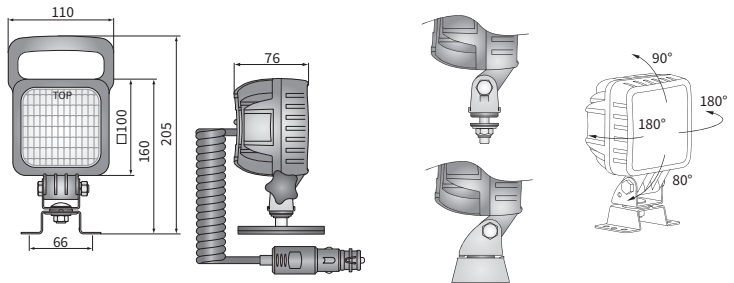

DIMENSIONS

Cat. number	Luminous flux		IP rating	IP66	IP67	IP69K	Accessories				LED module 12V-24V/ handle	cable 0.5m	cable 8 m	switch	cigarette lighter plug	Mounting method	installed vertically up	suspended	side	any	rear	Bracket	M8	omega	neodymium magn.	Connectors	AMP Faston 250	Deutsch DT	AMP SuperSeal 1,5															
	800 lm	500 lm					LED module 12V-24V/ handle	cable 0.5m	cable 8 m	switch																				cigarette lighter plug	Mounting method	installed vertically up	suspended	side	any	rear	Bracket	M8	omega	neodymium magn.	Connectors	AMP Faston 250	Deutsch DT	AMP SuperSeal 1,5
LED3.47700	✓	✓	✓	✓	✓	✓	✓	✓	✓	✓	✓	✓	✓	✓	✓	✓	✓	✓	✓	✓	✓	✓	✓	✓	✓	✓	✓	✓	✓	✓														
LED3.47780	✓	✓	✓	✓	✓	✓	✓	✓	✓	✓	✓	✓	✓	✓	✓	✓	✓	✓	✓	✓	✓	✓	✓	✓	✓	✓	✓	✓	✓	✓														
LED3.47706	✓	✓	✓	✓	✓	✓	✓	✓	✓	✓	✓	✓	✓	✓	✓	✓	✓	✓	✓	✓	✓	✓	✓	✓	✓	✓	✓	✓	✓	✓														
LED3.47707	✓	✓	✓	✓	✓	✓	✓	✓	✓	✓	✓	✓	✓	✓	✓	✓	✓	✓	✓	✓	✓	✓	✓	✓	✓	✓	✓	✓	✓	✓														
LED3.47711	✓	✓	✓	✓	✓	✓	✓	✓	✓	✓	✓	✓	✓	✓	✓	✓	✓	✓	✓	✓	✓	✓	✓	✓	✓	✓	✓	✓	✓	✓														
LED3.47720	✓	✓	✓	✓	✓	✓	✓	✓	✓	✓	✓	✓	✓	✓	✓	✓	✓	✓	✓	✓	✓	✓	✓	✓	✓	✓	✓	✓	✓	✓														
LED3.47782	✓	✓	✓	✓	✓	✓	✓	✓	✓	✓	✓	✓	✓	✓	✓	✓	✓	✓	✓	✓	✓	✓	✓	✓	✓	✓	✓	✓	✓	✓														
LED3.47726	✓	✓	✓	✓	✓	✓	✓	✓	✓	✓	✓	✓	✓	✓	✓	✓	✓	✓	✓	✓	✓	✓	✓	✓	✓	✓	✓	✓	✓	✓														
LED3.47727	✓	✓	✓	✓	✓	✓	✓	✓	✓	✓	✓	✓	✓	✓	✓	✓	✓	✓	✓	✓	✓	✓	✓	✓	✓	✓	✓	✓	✓	✓														
LED3.47728	✓	✓	✓	✓	✓	✓	✓	✓	✓	✓	✓	✓	✓	✓	✓	✓	✓	✓	✓	✓	✓	✓	✓	✓	✓	✓	✓	✓	✓	✓														
LED3.47710	✓	✓	✓	✓	✓	✓	✓	✓	✓	✓	✓	✓	✓	✓	✓	✓	✓	✓	✓	✓	✓	✓	✓	✓	✓	✓	✓	✓	✓	✓														
LED3.47781	✓	✓	✓	✓	✓	✓	✓	✓	✓	✓	✓	✓	✓	✓	✓	✓	✓	✓	✓	✓	✓	✓	✓	✓	✓	✓	✓	✓	✓	✓														

Cat. number	Luminous flux		IP rating	IP66	IP67	IP69K	Accessories				LED module 12V-24V/ handle	cable 0.5m	cable 8 m	switch	cigarette lighter plug	Mounting method	installed vertically up	suspended	side	any	rear	Bracket	M8	omega	neodymium magn.	Connectors	AMP Faston 250	Deutsch DT	AMP SuperSeal 1,5															
	800 lm	500 lm					LED module 12V-24V/ handle	cable 0.5m	cable 8 m	switch																				cigarette lighter plug	Mounting method	installed vertically up	suspended	side	any	rear	Bracket	M8	omega	neodymium magn.	Connectors	AMP Faston 250	Deutsch DT	AMP SuperSeal 1,5
LED3.47716	✓	✓	✓	✓	✓	✓	✓	✓	✓	✓	✓	✓	✓	✓	✓	✓	✓	✓	✓	✓	✓	✓	✓	✓	✓	✓	✓	✓	✓	✓														
LED3.47717	✓	✓	✓	✓	✓	✓	✓	✓	✓	✓	✓	✓	✓	✓	✓	✓	✓	✓	✓	✓	✓	✓	✓	✓	✓	✓	✓	✓	✓	✓	✓													
LED3.47718	✓	✓	✓	✓	✓	✓	✓	✓	✓	✓	✓	✓	✓	✓	✓	✓	✓	✓	✓	✓	✓	✓	✓	✓	✓	✓	✓	✓	✓	✓	✓													
LED3.47730	✓	✓	✓	✓	✓	✓	✓	✓	✓	✓	✓	✓	✓	✓	✓	✓	✓	✓	✓	✓	✓	✓	✓	✓	✓	✓	✓	✓	✓	✓	✓													
LED3.47783	✓	✓	✓	✓	✓	✓	✓	✓	✓	✓	✓	✓	✓	✓	✓	✓	✓	✓	✓	✓	✓	✓	✓	✓	✓	✓	✓	✓	✓	✓	✓													
LED3.47783	✓	✓	✓	✓	✓	✓	✓	✓	✓	✓	✓	✓	✓	✓	✓	✓	✓	✓	✓	✓	✓	✓	✓	✓	✓	✓	✓	✓	✓	✓	✓													
LED3.47736	✓	✓	✓	✓	✓	✓	✓	✓	✓	✓	✓	✓	✓	✓	✓	✓	✓	✓	✓	✓	✓	✓	✓	✓	✓	✓	✓	✓	✓	✓	✓													
LED3.47737	✓	✓	✓	✓	✓	✓	✓	✓	✓	✓	✓	✓	✓	✓	✓	✓	✓	✓	✓	✓	✓	✓	✓	✓	✓	✓	✓	✓	✓	✓	✓													
LED3.47738	✓	✓	✓	✓	✓	✓	✓	✓	✓	✓	✓	✓	✓	✓	✓	✓	✓	✓	✓	✓	✓	✓	✓	✓	✓	✓	✓	✓	✓	✓	✓													
LED3.47795	✓	✓	✓	✓	✓	✓	✓	✓	✓	✓	✓	✓	✓	✓	✓	✓	✓	✓	✓	✓	✓	✓	✓	✓	✓	✓	✓	✓	✓	✓	✓													
LED3.47798	✓	✓	✓	✓	✓	✓	✓	✓	✓	✓	✓	✓	✓	✓	✓	✓	✓	✓	✓	✓	✓	✓	✓	✓	✓	✓	✓	✓	✓	✓	✓													
LED3.47796	✓	✓	✓	✓	✓	✓	✓	✓	✓	✓	✓	✓	✓	✓	✓	✓	✓	✓	✓	✓	✓	✓	✓	✓	✓	✓	✓	✓	✓	✓	✓													
LED3.47704	✓	✓	✓	✓	✓	✓	✓	✓	✓	✓	✓	✓	✓	✓	✓	✓	✓	✓	✓	✓	✓	✓	✓	✓	✓	✓	✓	✓	✓	✓	✓													
LED3.47705	✓	✓	✓	✓	✓	✓	✓	✓	✓	✓	✓	✓	✓	✓	✓	✓	✓	✓	✓	✓	✓	✓	✓	✓	✓	✓	✓	✓	✓	✓	✓