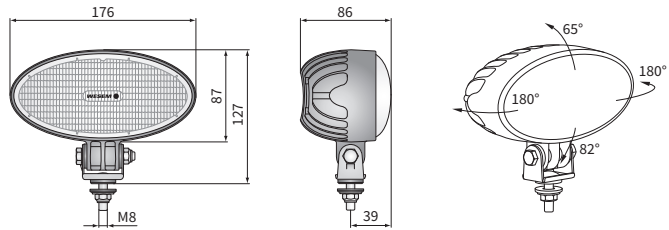

## TECHNICAL DATA / FEATURES

- dimensions: 176x87x86
- luminous flux of the LED module: 5500 lm, 4000 lm, 3000 lm, 2200 lm
- luminous flux of the lamp: 4400 lm, 3200 lm, 2400 lm, 1800 lm
- maximum power: 70W, 40W, 35W, 28W
- nominal voltage: 12V-24V DC
- permissible power supply voltage: 10.5V-30V DC
- source of light: 10 x LED
- colour temperature: 5700-7000K
- light distribution angle: 60° x 25°
- IP rating: IP67, IP69K, IP66
- work temperature: -40°C - +80°C
- housing's material: aluminium
- lens' material: plastic
- built-in connectors: Deutsch DT, AMP Faston 250, AMP SuperSeal 1.5
- other: protection:
  - against overheating
  - against reverse polarisation

Correct polarity required.

Mounting: as a freestanding on body panels. They can be installed in an upright or upside down position.

The bracket parts are made of Inox steel.

It is possible to install needed connectors for a version with cable (on request).

Useful parts while installing:

- deutsch plug DT06-2S 2-pin - cat. No. A.07135
- AMP SuperSeal 1,5 plug 2-pin - cat. No. A.07137
- AMP Faston 250 plug 2-pin - cat. No. A.07138

Equivalents for Hella:

- CRV1G.53114 - 1GB 996 386-001
- CRV1G.53102 - 1GB 996 386-031

## DIMENSIONS

Cat. number	Luminous flux				IP rating	IP66	IP67	IP69K	Accessories	LED module 12V-24V				Connectors	AMP Faston 250	Deutsch DT	AMP SuperSeal 1,5
	5500 lm	4000 lm	3000 lm	2200 lm						omega bracket	omega bracket	omega bracket	omega bracket				
CRV1J.56001	✓								✓								
CRV1J.56014	✓								✓								
<b>CRV1F.53201</b>		✓							✓								
CRV1F.53206		✓				✓			✓					✓			
<b>CRV1F.53204</b>		✓							✓						✓		
CRV1F.53202		✓							✓								
<b>CRV1F.53203</b>		✓							✓								
<b>CRV1G.53101</b>			✓						✓								
<b>CRV1G.53106</b>			✓			✓			✓					✓			
<b>CRV1G.53114</b>			✓						✓						✓		
CRV1G.53102			✓						✓						✓		
<b>CRV1G.53113</b>			✓						✓							✓	