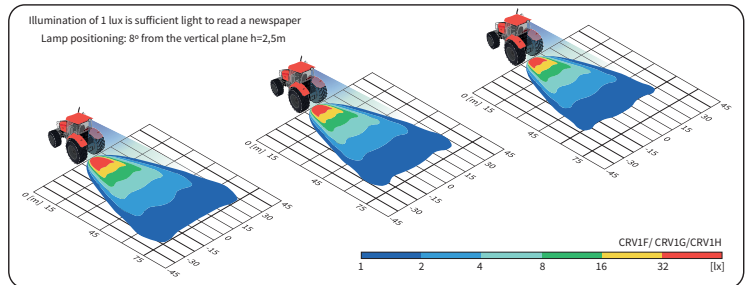

DIMENSIONS

Cat. number	Luminous flux				IP rating	IP66	IP67	IP69K	Accessories	LED module 12V-24V				Connectors	AMP Faston 250	Deutsch DT	AMP SuperSeal 1,5
	5500 lm	4000 lm	3000 lm	2200 lm						omega bracket	omega bracket	omega bracket	omega bracket				
CRV1J.56001	✓								✓								
CRV1J.56014	✓								✓								
CRV1F.53201		✓							✓								
CRV1F.53206		✓				✓			✓					✓			
CRV1F.53204		✓							✓						✓		
CRV1F.53202		✓							✓								
CRV1F.53203		✓							✓								
CRV1G.53101			✓						✓								
CRV1G.53106			✓			✓			✓					✓			
CRV1G.53114			✓						✓						✓		
CRV1G.53102			✓						✓						✓		
CRV1G.53113			✓						✓							✓	

Cat. number	Luminous flux				IP rating	IP66	IP67	IP69K	Accessories	LED module 12V-24V				Connectors	AMP Faston 250	Deutsch DT	AMP SuperSeal 1,5
	5500 lm	4000 lm	3000 lm	2200 lm						omega bracket	omega bracket	omega bracket	omega bracket				
CRV1G.53121									✓								
CRV1G.53126						✓			✓					✓			
CRV1G.53134									✓								
CRV1G.53133									✓								
CRV1H.52901									✓								
CRV1H.52906									✓								
CRV1H.52914									✓								
CRV1H.52902									✓								
CRV1H.52913									✓								
CRV1H.52921									✓								
CRV1H.52926									✓								
CRV1H.52934									✓								
CRV1H.52933									✓