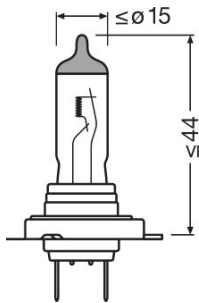

### Dimensions & weight

Diameter	12.0 mm
Product weight	12.50 g
Length	59.0 mm