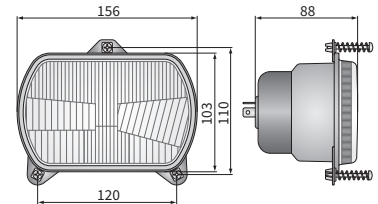

Cat. number	Cobo Catal. No.	Homologation code	Light functions			Type	Reference mark		Accessories	bulb gasket	Application	dedicated	Packaging / pc	carton box
			passing	driving	position		R2	H4						
RGP2.52650	05.389.000	332	✓	✓		✓			✓		A		1	
RGP2.52660	05.411.000	332	✓	✓	✓				✓				1	
RGP2.52600	05.420.000	210	✓	✓			✓		✓		B		1	
RGP2.52610	05.421.000	210	✓	✓	✓		✓		✓		B		1