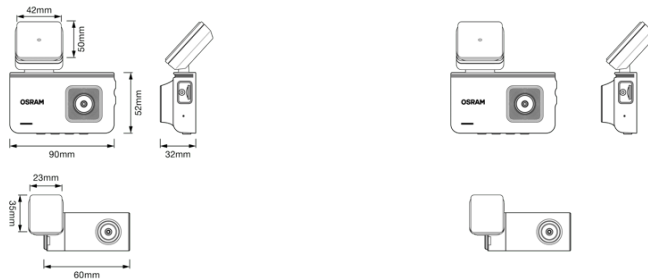

1) Frames per second

2) Field of View

3) Shock sensor

Physical Attributes & Dimensions

Length	89.0 mm
Width	40.0 mm
Height	96.0 mm

In-Box Accessories

USB cable for power	Yes
Trim removal tool in box	Yes

Product datasheet